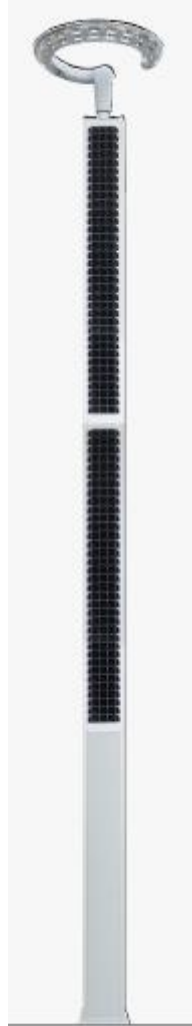

STR WhirlWind Series

All-in-One Solar Lighting Pole

LED: 60W

Battery: 36AH 25.6V

PV: 400W 36V

Height: 8m

LED: 40W

Battery: 48AH 12.8V

PV: 240W 18V

Height: 6m

LED: 20W

Battery: 24AH 12.8V

PV: 180W 18V

Height: 3.3m-4m-5m

APPLICATION AREAS

City Center: commercial plaza, shopping mall, landmark, sidestreet